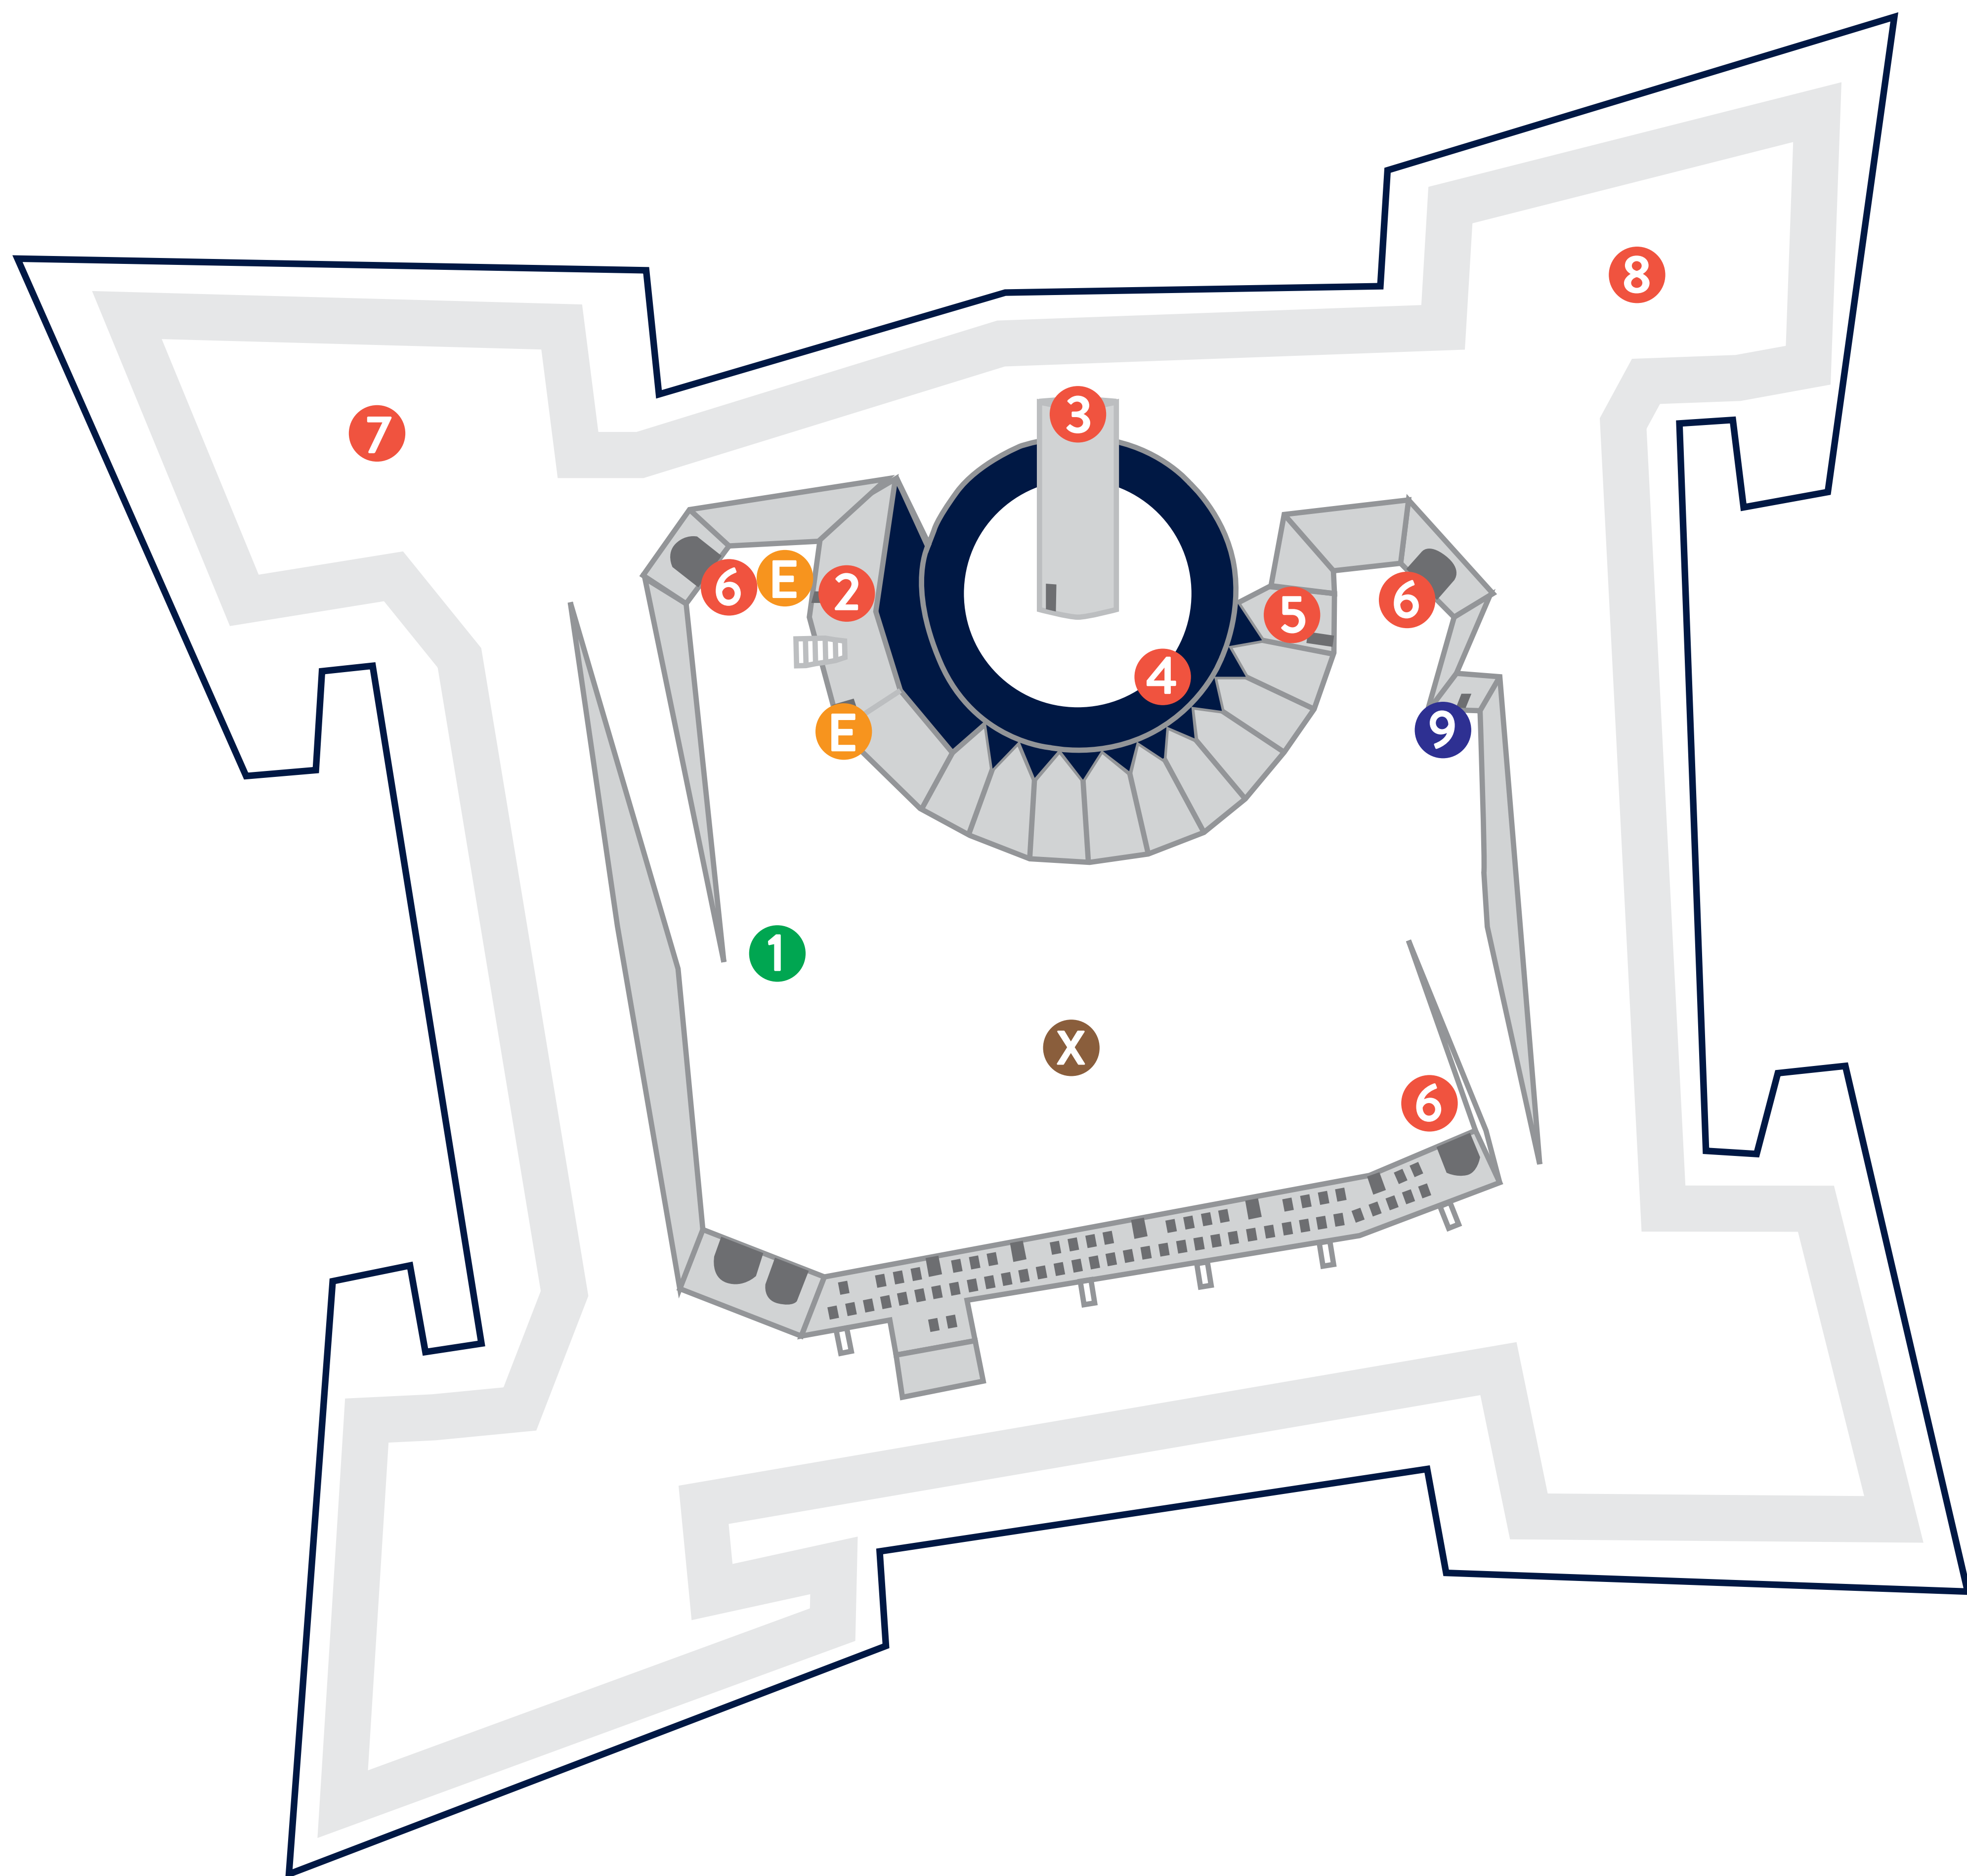

Fort Carré

- | | | | |
|---|---|--|--|
| 1 Mapa Fortu
Fort guide | 2 Wystawa: Kuchnia
Exhibition: Kitchen | 3 Wystawa: Latarnia
Exhibition: Lighthouse | 4 Wystawa: Wieniec
Exhibition: Wreath |
| 5 Wystawa: Kwatery
Exhibition: Quarters | 6 Kazamaty (otwarte V-IX)
Casemates (opened May-Sept) | 7 Bastion Furta Wodna
Watergate Bastion | 8 Bastion Artyleryjski
Artillery bastion |
| 9 Toalety
Toilets | E Stanowiska edukacyjne
Educational Stands | X Ognisko
Bonfire | |